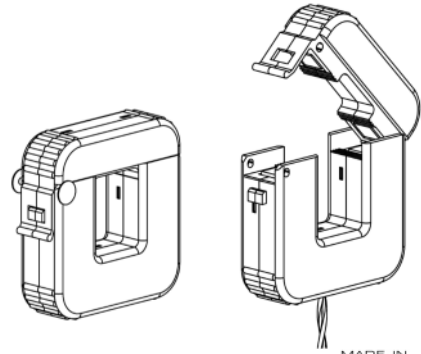

WC4 SERIES

Split-Core Current Transformers

WC4 Series is the most popular and accurate among the WC Series. The pivot hinge design allows for tight tolerance during open/close metering & energy management applications and retrofits without dismantling power-line. This CT has WC's trademark ergonomic secured Arc-Latch™ feature along with locking and servicing date tag provisions. Install with confidence from made in America design, quality & assembly!

MECHANICAL

Window Size	1.3" x 1.7" [33.0mm x 43.1mm]
Wire Leads	6ft [1.8m] 18AWG black/white twisted UL1015 105°C 600V
Operating Temperature	-15°C to 80°C (90% Rel. Hum.)
Altitude	6,600ft [2012m]
Weight	1.25Lbs [0.57Kg]
Keying Hole	Plastic rivet for locking or date tag
Ergonomic	Arc-Latch™ for EZ-Open, no tool