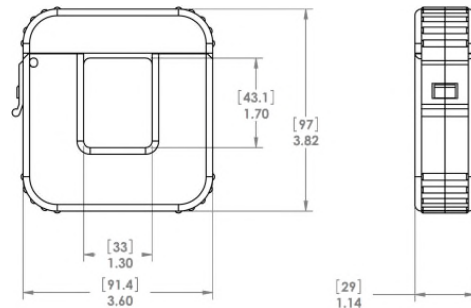

MECHANICAL

Window Size	1.3" x 1.7" [33.0mm x 43.1mm]
Wire Leads	6ft [1.8m] 18AWG black/white twisted UL1015 105°C 600V
Operating Temperature	-15°C to 80°C (90% Rel. Hum.)
Altitude	6,600ft [2012m]
Weight	1.25Lbs [0.57Kg]
Keying Hole	Plastic rivet for locking or date tag
Ergonomic	Arc-Latch™ for EZ-Open, no tool

INSTALLATION

For indoor use only. Turn off power source before working on CTs. Observe X1X2 polarity and read manufacture's instructions of the equipment you are connecting to CTs for proper installation guide. Professional installations required for safe handling and operation.

MODELS

MODEL	RATIO*	ACCURACY
WC4-100-MV333	100A/0.333mV	0.5
WC4-200-MV333	200A/0.333mV	0.5
WC4-300-MV333	300A/0.333mV	0.5
WC4-400-MV333	400A/0.333mV	0.5

*Custom ratio outputs available in mV, V & mA

DIMENSIONS [mm]