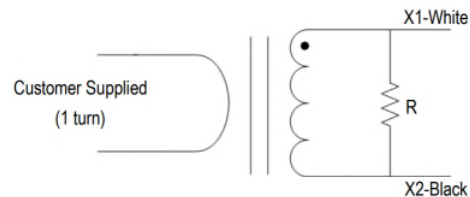

De-energize source before installation! Observe local and national electrical codes for safety and compliance. Licensed electricians required. Use precaution when working with electricity!

WATTCORE INC | Core Solutions for Energy Management™
6208 Oakton Street
Morton Grove, IL 60053 (USA)
571.482.6777 | sales@wattcore.com | www.wattcore.com